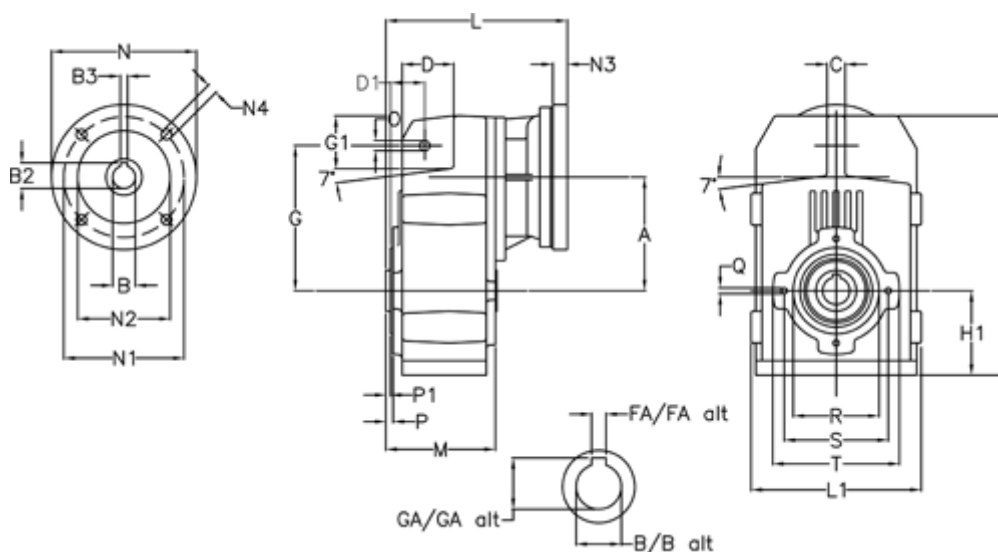

Article number: 29560333283225

Description: Shaft mounted gear
A313H35-332,8-P71B5

Measures

A = 150.50	FA = 10	M = 125.0	Q = M10x17
B = 35	G = 170	N = 160	R = 110
B1 = 14	G1 = 84.0	N1 = 130	S = 130
B2 = 16.3	GA = 38.3	N2 = 110	T = 150
B3 = 5	H = 326.0	N4 = M8x16	
C = 20	H1 = 102.0	O = 13	
D = 68.0	L = 225.5	P = 6.5	
D1 = 54.0	L1 = 210	P1 = 3.5	